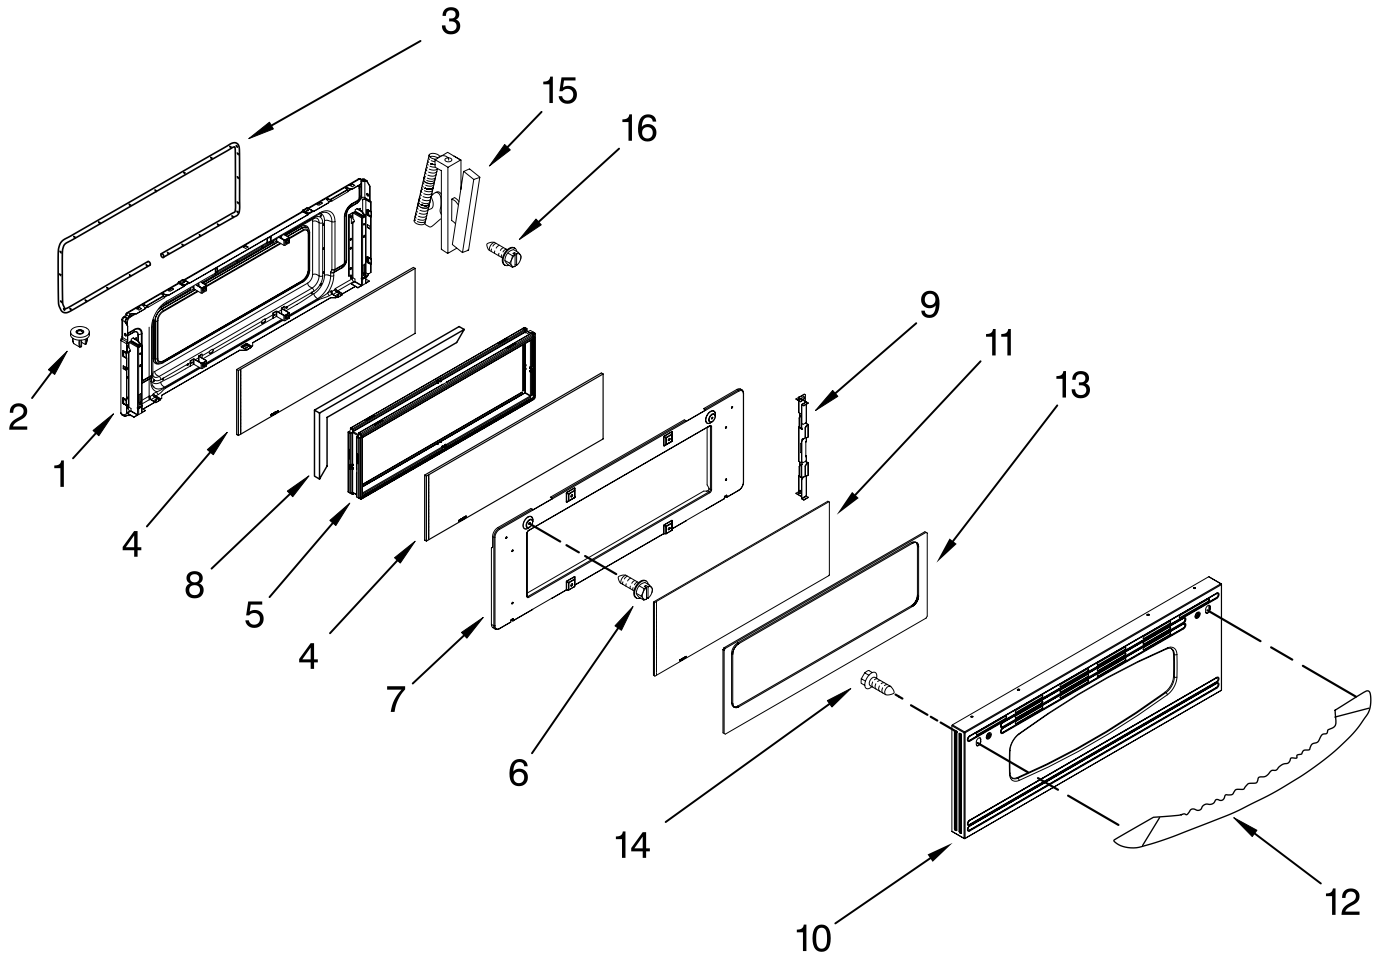

UPPER DOOR PARTS

For Models: MER6755AAS26

(Stainless)

The model(s) number shown may be different than what is printed on the model/serial tag of your product. The number(s) shown combine the model number and the first two digits of the serial number from the product tag.

FOR ORDERING INFORMATION REFER TO PARTS PRICE LIST